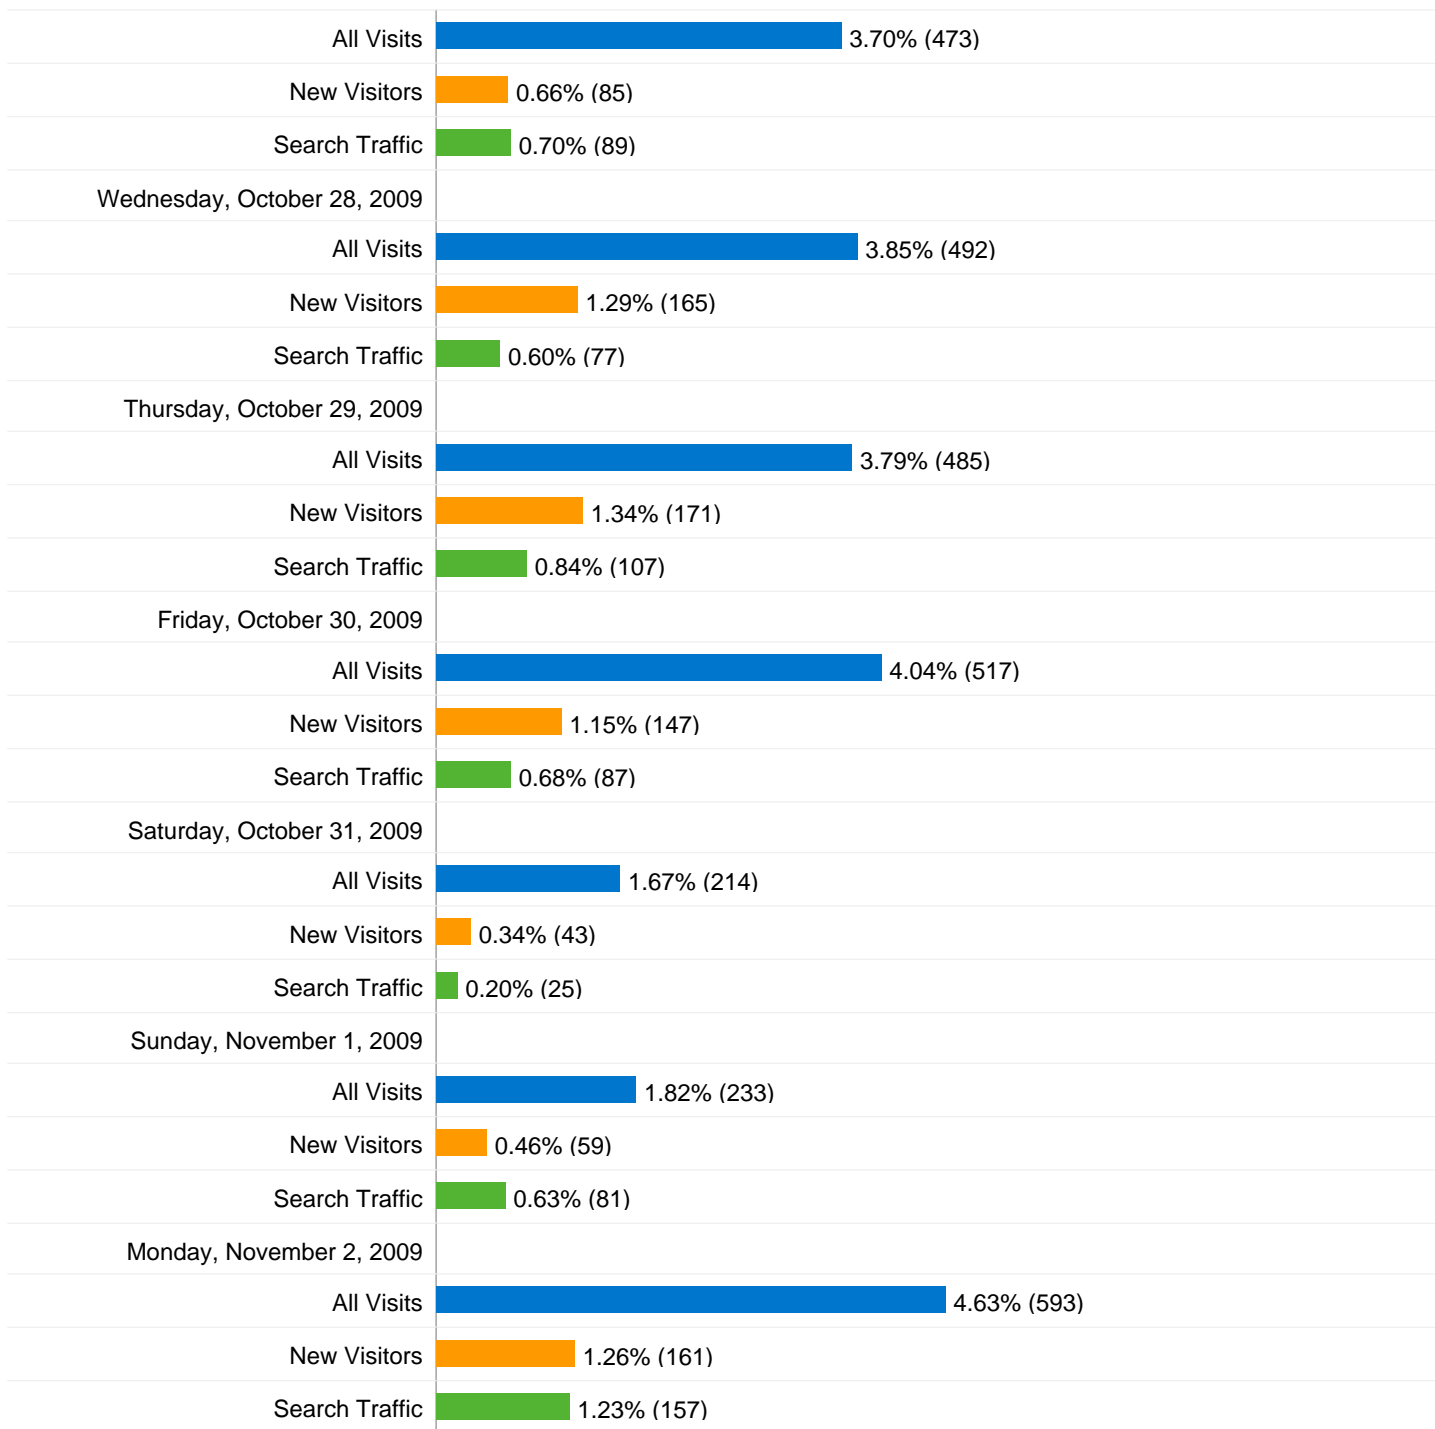

All traffic sources sent a total of 5,329 visits in the "All Visits" segment

All Visits 71.66% Direct Traffic
 New Visitors 59.46%
 Search Traffic 0.00%

All Visits 13.47% Referring Sites
 New Visitors 22.28%
 Search Traffic 0.00%

This site received 5,329 visits in the "All Visits" segment

All Visits 5,329 Visits
New Visitors 1,221
Search Traffic 792

All Visits N/A Absolute Unique Visitors
New Visitors N/A
Search Traffic N/A

All Visits 12,794 Pageviews
New Visitors 3,225
Search Traffic 2,866

Pages on this site were viewed a total of 12,794 times in the "All Visits" segment

All Visits 12,794 Pageviews
New Visitors 3,225
Search Traffic 2,866

All Visits 6,833 Unique Views
New Visitors 1,711
Search Traffic 1,276

All Visits	137	1.07%
New Visitors	24	0.19%
Search Traffic	60	0.47%
/Pages/Calendar.htm		
All Visits	126	0.98%
New Visitors	40	0.31%
Search Traffic	60	0.47%

5,329 visits came from 22 countries/territories in the "All Visits" segment