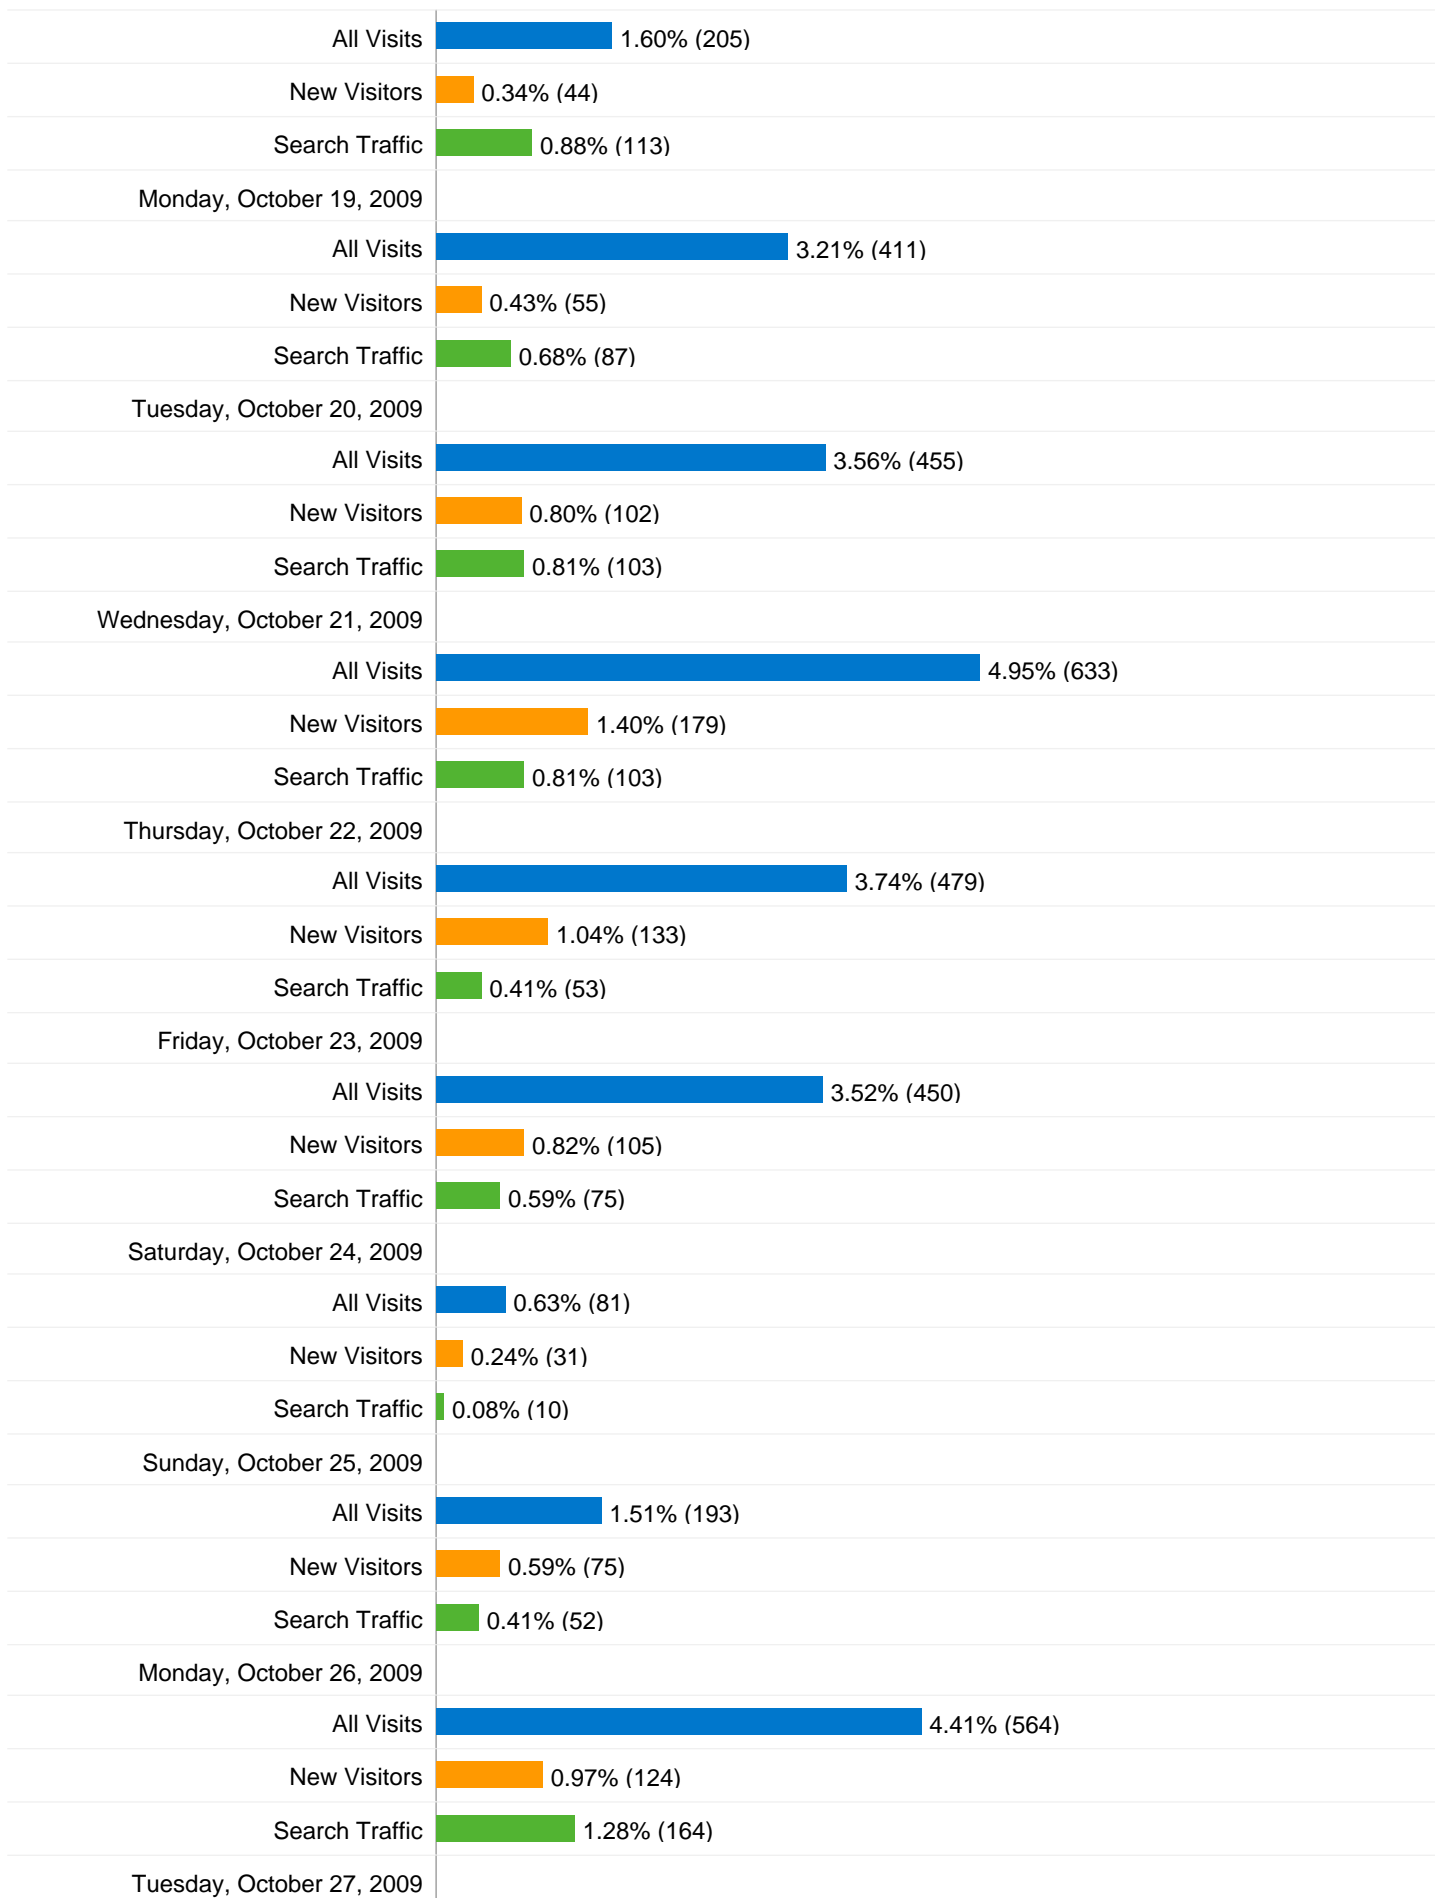

Site Usage

All Visits 5,329 Visits
New Visitors 1,221
Search Traffic 792

All Visits 68.89% Bounce Rate
New Visitors 59.71%
Search Traffic 50.88%

All Visits 12,794 Pageviews
New Visitors 3,225
Search Traffic 2,866

Pageviews for all visitors

Oct 3, 2009 - Nov 2, 2009

Comparing to: Visit Segments

All Visits **12,794** Pageviews

New Visitors **3,225**

Search Traffic **2,866**

Saturday, October 3, 2009	
All Visits	0.88% (112)
New Visitors	0.19% (24)
Search Traffic	0.16% (20)
Sunday, October 4, 2009	
All Visits	2.41% (308)
New Visitors	1.27% (163)
Search Traffic	0.18% (23)
Monday, October 5, 2009	
All Visits	3.37% (431)
New Visitors	0.77% (98)
Search Traffic	0.56% (72)
Tuesday, October 6, 2009	
All Visits	2.67% (342)
New Visitors	0.61% (78)
Search Traffic	0.43% (55)
Wednesday, October 7, 2009	
All Visits	3.97% (508)
New Visitors	1.11% (142)
Search Traffic	1.17% (150)
Thursday, October 8, 2009	
All Visits	5.94% (760)
New Visitors	2.09% (268)
Search Traffic	1.70% (217)
Friday, October 9, 2009	

All traffic sources sent a total of 5,329 visits in the "All Visits" segment

All Visits 71.66% Direct Traffic
 New Visitors 59.46%
 Search Traffic 0.00%

All Visits 13.47% Referring Sites
 New Visitors 22.28%
 Search Traffic 0.00%

Pages on this site were viewed a total of 12,794 times in the "All Visits" segment

All Visits 12,794 Pageviews
New Visitors 3,225
Search Traffic 2,866

All Visits 6,833 Unique Views
New Visitors 1,711
Search Traffic 1,276