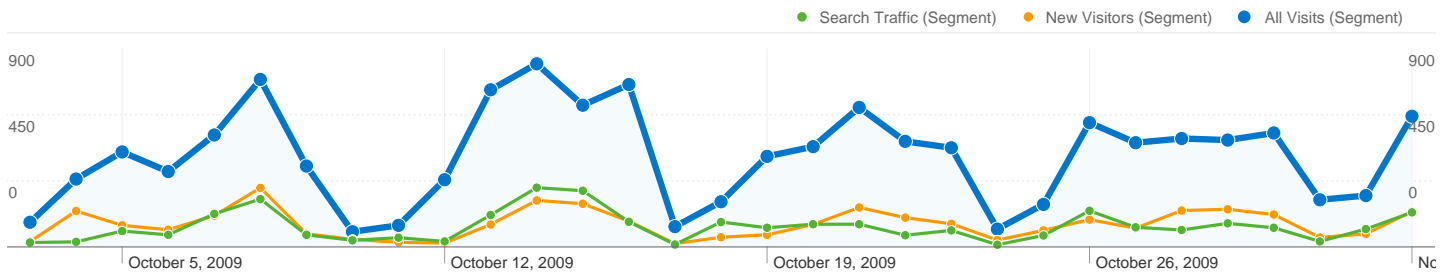

All traffic sources sent a total of 5,329 visits in the "All Visits" segment

All Visits 71.66% Direct Traffic
 New Visitors 59.46%
 Search Traffic 0.00%

All Visits 13.47% Referring Sites
 New Visitors 22.28%
 Search Traffic 0.00%

This site received 5,329 visits in the "All Visits" segment

All Visits 5,329 Visits
New Visitors 1,221
Search Traffic 792

All Visits N/A Absolute Unique Visitors
New Visitors N/A
Search Traffic N/A

All Visits 12,794 Pageviews
New Visitors 3,225
Search Traffic 2,866

All Visits 2.40 Average Pageviews
New Visitors 2.64
Search Traffic 3.62

All Visits 00:01:14 Time on Site
New Visitors 00:01:26
Search Traffic 00:01:56

All Visits 68.89% Bounce Rate
New Visitors 59.71%
Search Traffic 50.88%

Pages on this site were viewed a total of 12,794 times in the "All Visits" segment

All Visits 12,794 Pageviews
New Visitors 3,225
Search Traffic 2,866

All Visits 6,833 Unique Views
New Visitors 1,711
Search Traffic 1,276