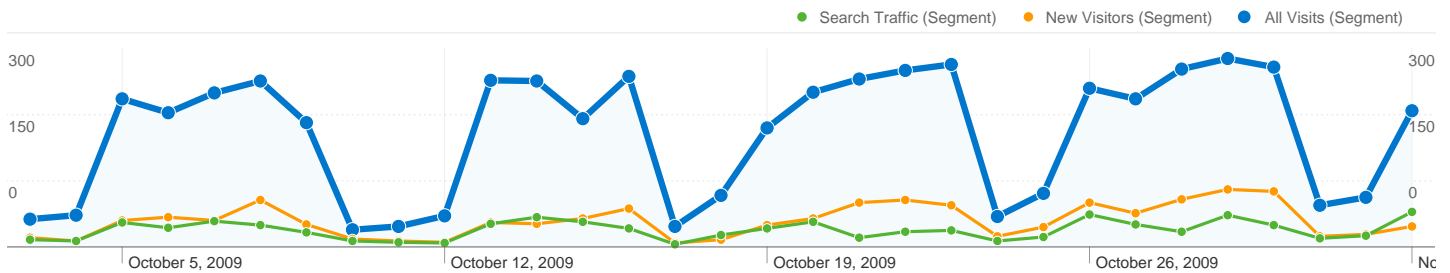

All traffic sources sent a total of 5,329 visits in the "All Visits" segment

All Visits 71.66% Direct Traffic
 New Visitors 59.46%
 Search Traffic 0.00%

All Visits 13.47% Referring Sites
 New Visitors 22.28%
 Search Traffic 0.00%

This site received 5,329 visits in the "All Visits" segment

All Visits 5,329 Visits
New Visitors 1,221
Search Traffic 792

All Visits N/A Absolute Unique Visitors
New Visitors N/A
Search Traffic N/A

All Visits 12,794 Pageviews
New Visitors 3,225
Search Traffic 2,866

Pages on this site were viewed a total of 12,794 times in the "All Visits" segment

All Visits 12,794 Pageviews
New Visitors 3,225
Search Traffic 2,866

All Visits 6,833 Unique Views
New Visitors 1,711
Search Traffic 1,276

Site Usage

Country/Territory	Visits	Pages/Visit	Avg. Time on Site	% New Visits	Bounce Rate
Visits 5,329	Pages/Visit 2.40	Avg. Time on Site 00:01:14	% New Visits 22.91%	Bounce Rate 68.89%	
New Visitors: 1,221	New Visitors: 2.64	New Visitors: 00:01:26	New Visitors: 100.00%	New Visitors: 59.71%	
Search Traffic: 792	Search Traffic: 3.62	Search Traffic: 00:01:56	Search Traffic: 28.16%	Search Traffic: 50.88%	
South Korea					
All Visits	4,878	2.36	00:01:09	18.27%	70.73%
New Visitors	891	2.69	00:01:11	100.00%	64.31%
Search Traffic	643	3.91	00:02:04	16.80%	48.06%
United States					
All Visits	321	3.24	00:02:38	66.98%	44.24%
New Visitors	215	2.88	00:02:42	100.00%	40.93%
Search Traffic	96	2.96	00:01:55	71.88%	51.04%
Germany					