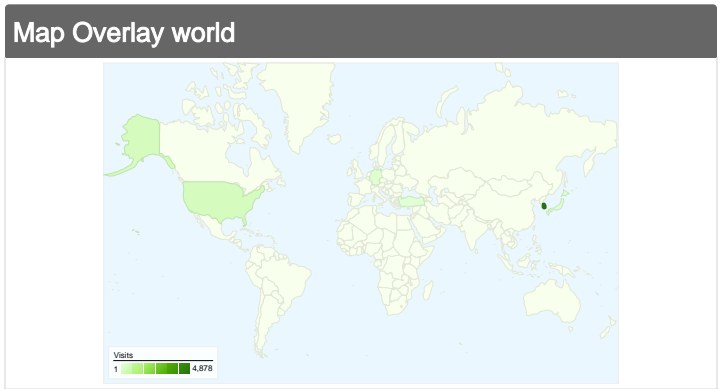

Pageviews for all visitors

Pageviews
12,794

Traffic Sources Overview

Direct Traffic
 3,819.00 (71.66%)
Search Engines
 792.00 (14.86%)
Referring Sites
 718.00 (13.47%)

Visitors Overview

Visits
5,329

Content Overview		
Pages	Pageviews	% Pageviews
/index.htm		
All Visits	9,988	78.07%
New Visitors	2,237	17.48%
Search Traffic	1,881	14.70%
/Pages/StaffPages.htm		
All Visits	874	6.83%
New Visitors	265	2.07%
Search Traffic	234	1.83%
/Pages/Gaggle.htm		
All Visits	381	2.98%
New Visitors	103	0.81%
Search Traffic	182	1.42%
/Pages/Lunch.htm		
All Visits	137	1.07%
New Visitors	24	0.19%
Search Traffic	60	0.47%
/Pages/Calendar.htm		
All Visits	126	0.98%
New Visitors	40	0.31%
Search Traffic	60	0.47%

All traffic sources sent a total of 5,329 visits in the "All Visits" segment

All Visits 71.66% Direct Traffic
 New Visitors 59.46%
 Search Traffic 0.00%

All Visits 13.47% Referring Sites
 New Visitors 22.28%
 Search Traffic 0.00%

Pages on this site were viewed a total of 12,794 times in the "All Visits" segment

All Visits 12,794 Pageviews
New Visitors 3,225
Search Traffic 2,866

All Visits 6,833 Unique Views
New Visitors 1,711
Search Traffic 1,276

All Visits	137	1.07%
New Visitors	24	0.19%
Search Traffic	60	0.47%
/Pages/Calendar.htm		
All Visits	126	0.98%
New Visitors	40	0.31%
Search Traffic	60	0.47%

5,329 visits came from 22 countries/territories in the "All Visits" segment