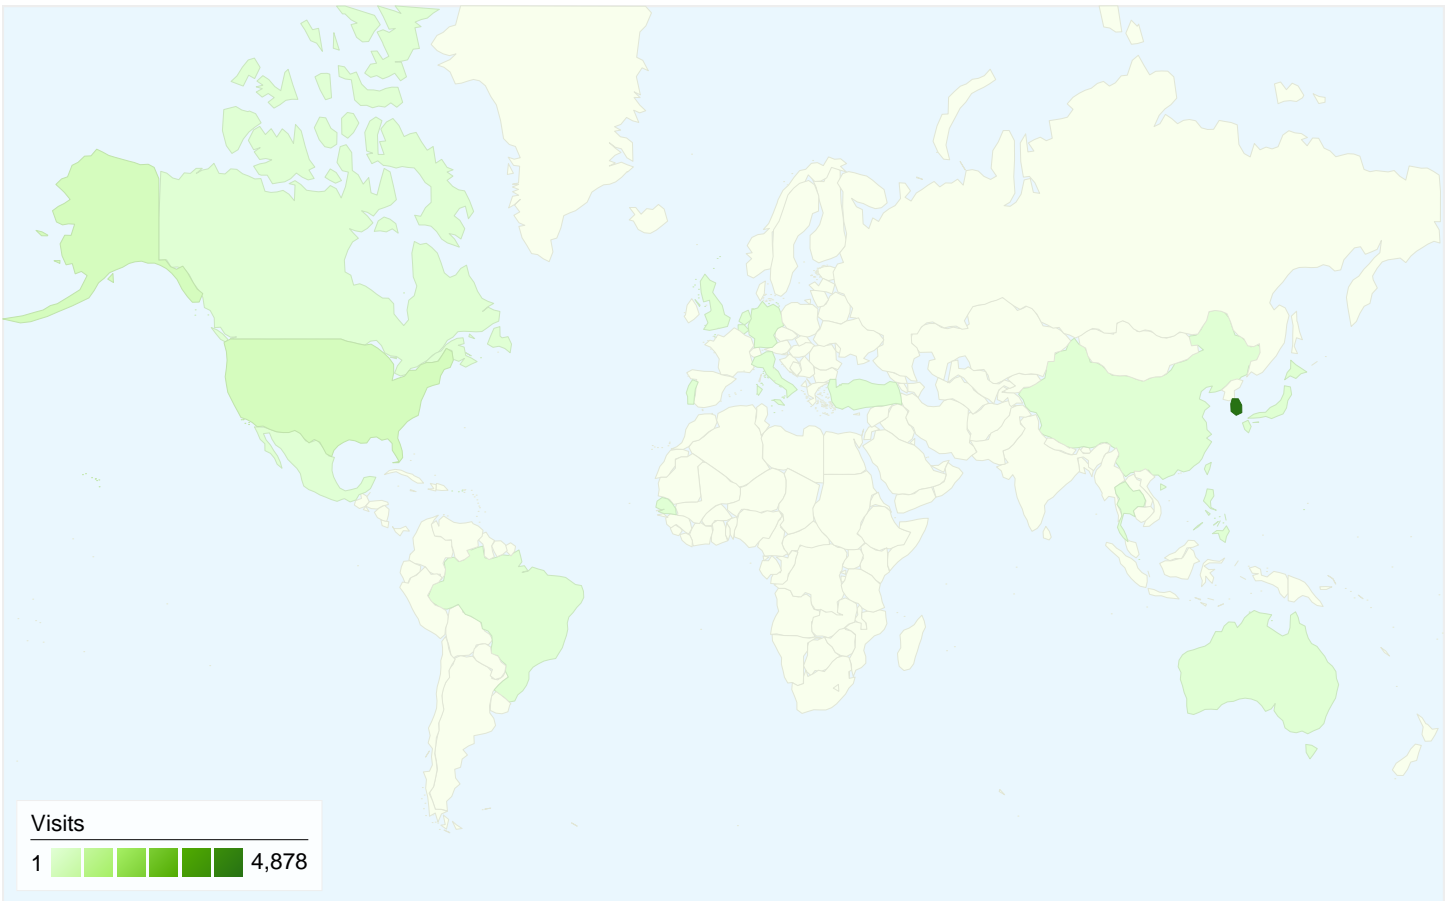

All traffic sources sent a total of 5,329 visits in the "All Visits" segment

All Visits 71.66% Direct Traffic
 New Visitors 59.46%
 Search Traffic 0.00%

All Visits 13.47% Referring Sites
 New Visitors 22.28%
 Search Traffic 0.00%

Pages on this site were viewed a total of 12,794 times in the "All Visits" segment

All Visits 12,794 Pageviews
New Visitors 3,225
Search Traffic 2,866

All Visits 6,833 Unique Views
New Visitors 1,711
Search Traffic 1,276

All Visits	137	1.07%
New Visitors	24	0.19%
Search Traffic	60	0.47%
/Pages/Calendar.htm		
All Visits	126	0.98%
New Visitors	40	0.31%
Search Traffic	60	0.47%

5,329 visits came from 22 countries/territories in the "All Visits" segment