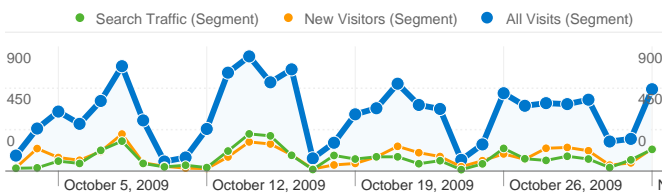

Pageviews for all visitors