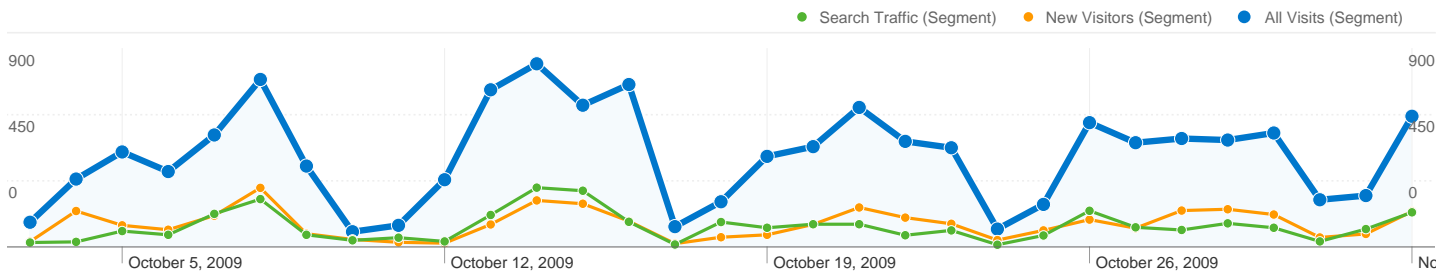

Pageviews for all visitors

Oct 3, 2009 - Nov 2, 2009

Comparing to: Visit Segments

All Visits **12,794** Pageviews

New Visitors **3,225**

Search Traffic **2,866**

Saturday, October 3, 2009	
All Visits	0.88% (112)
New Visitors	0.19% (24)
Search Traffic	0.16% (20)
Sunday, October 4, 2009	
All Visits	2.41% (308)
New Visitors	1.27% (163)
Search Traffic	0.18% (23)
Monday, October 5, 2009	
All Visits	3.37% (431)
New Visitors	0.77% (98)
Search Traffic	0.56% (72)
Tuesday, October 6, 2009	
All Visits	2.67% (342)
New Visitors	0.61% (78)
Search Traffic	0.43% (55)
Wednesday, October 7, 2009	
All Visits	3.97% (508)
New Visitors	1.11% (142)
Search Traffic	1.17% (150)
Thursday, October 8, 2009	
All Visits	5.94% (760)
New Visitors	2.09% (268)
Search Traffic	1.70% (217)
Friday, October 9, 2009