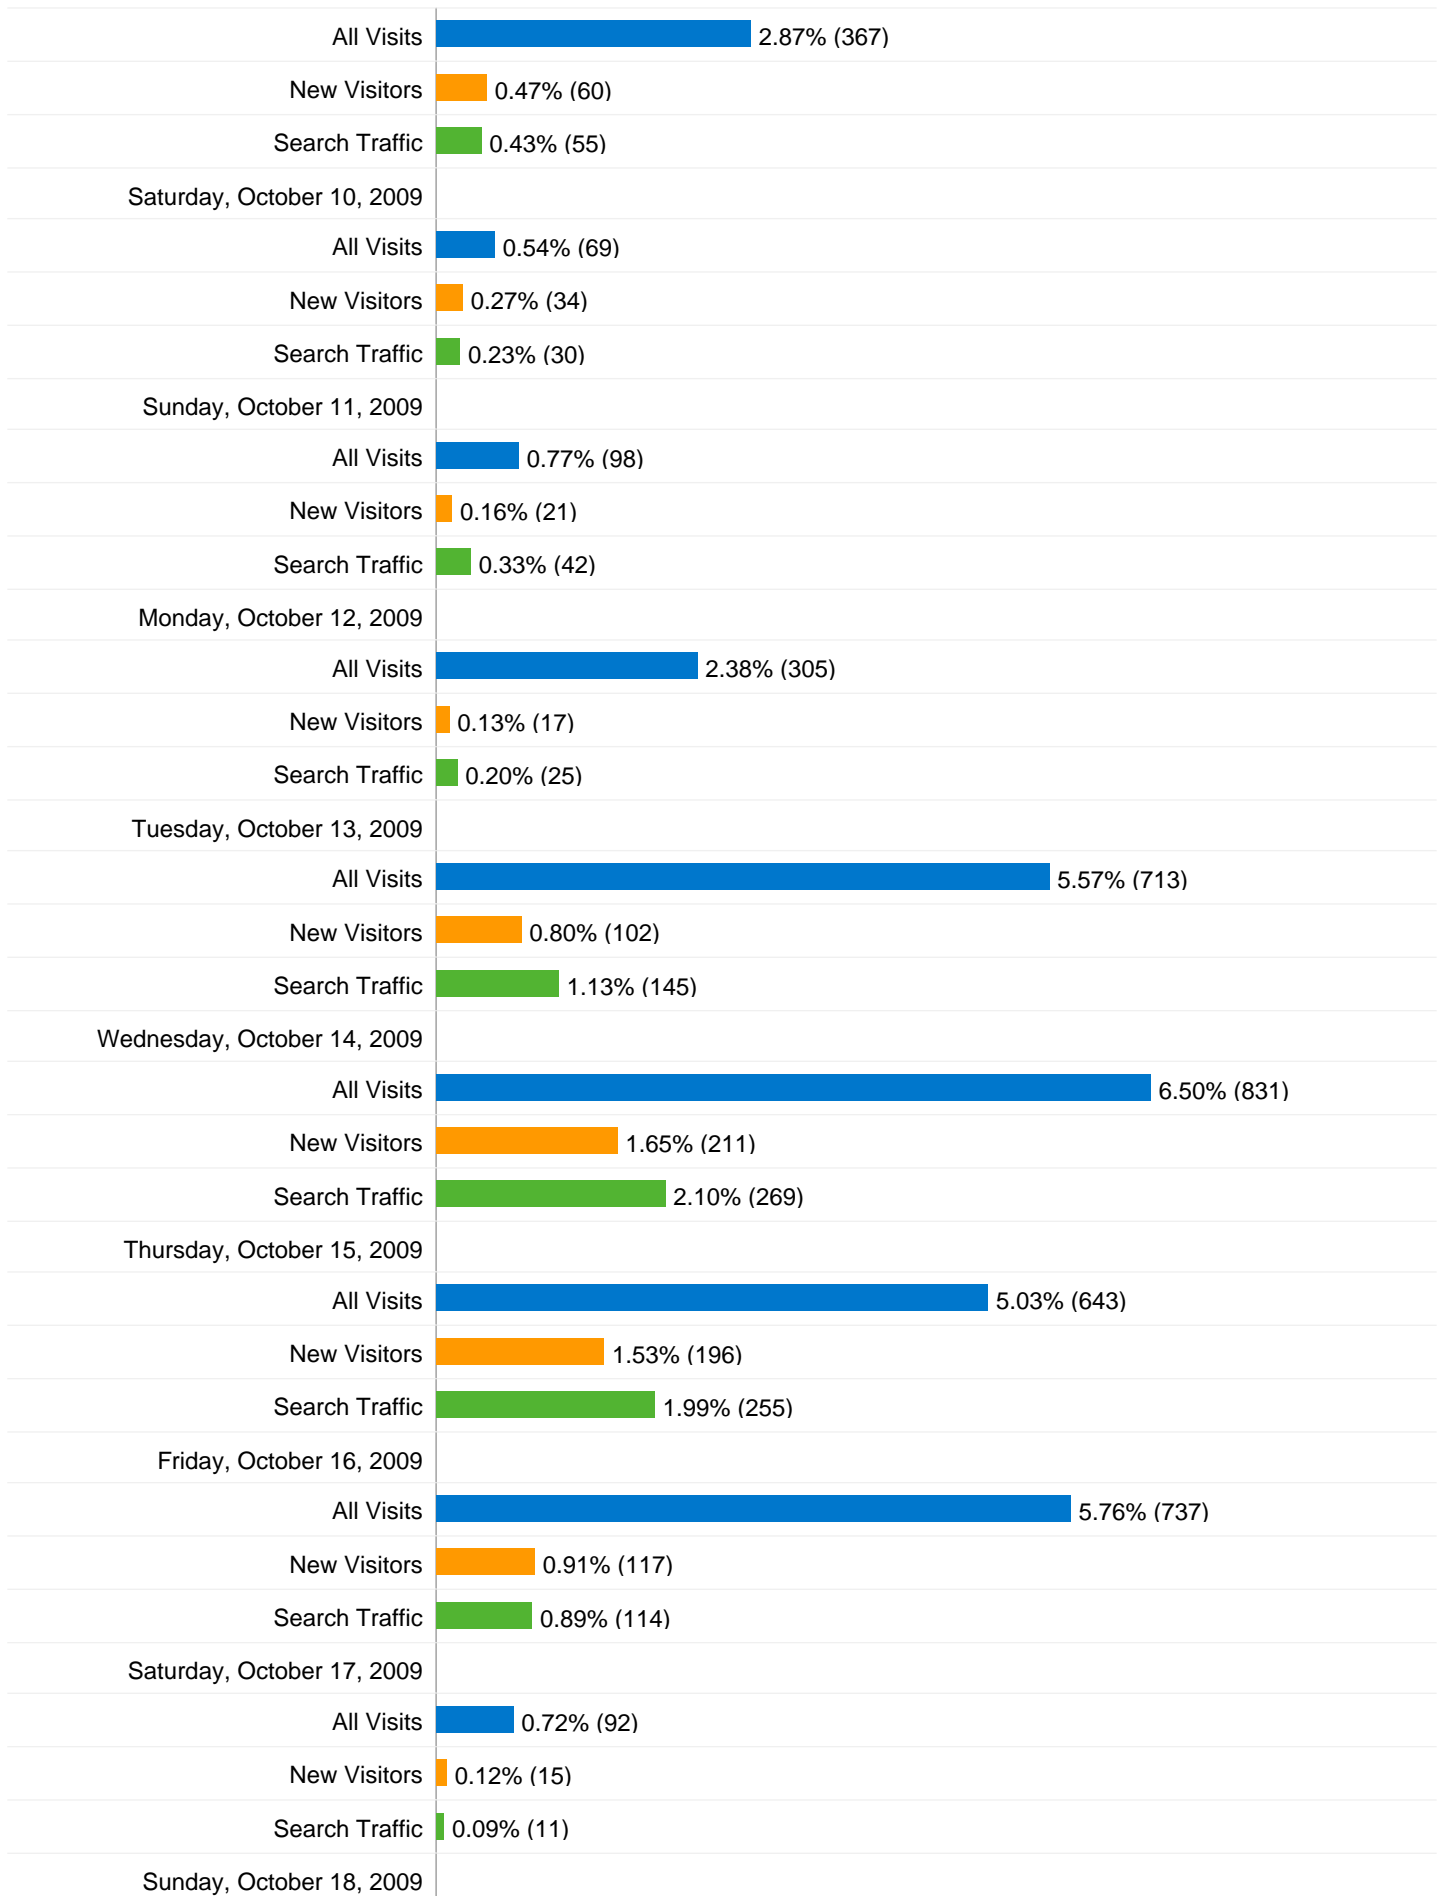

Site Usage

All Visits 5,329 Visits
New Visitors 1,221
Search Traffic 792

All Visits 68.89% Bounce Rate
New Visitors 59.71%
Search Traffic 50.88%

All Visits 12,794 Pageviews
New Visitors 3,225
Search Traffic 2,866

All traffic sources sent a total of 5,329 visits in the "All Visits" segment

All Visits 71.66% Direct Traffic
 New Visitors 59.46%
 Search Traffic 0.00%

All Visits 13.47% Referring Sites
 New Visitors 22.28%
 Search Traffic 0.00%

This site received 5,329 visits in the "All Visits" segment

All Visits 5,329 Visits
New Visitors 1,221
Search Traffic 792

All Visits N/A Absolute Unique Visitors
New Visitors N/A
Search Traffic N/A

All Visits 12,794 Pageviews
New Visitors 3,225
Search Traffic 2,866

Pages on this site were viewed a total of 12,794 times in the "All Visits" segment

All Visits 12,794 Pageviews
New Visitors 3,225
Search Traffic 2,866

All Visits 6,833 Unique Views
New Visitors 1,711
Search Traffic 1,276