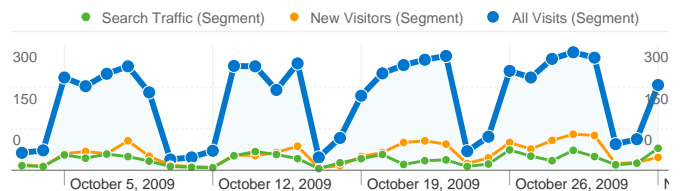

Site Usage

All Visits 5,329 Visits
New Visitors 1,221
Search Traffic 792

All Visits 68.89% Bounce Rate
New Visitors 59.71%
Search Traffic 50.88%

All Visits 12,794 Pageviews
New Visitors 3,225
Search Traffic 2,866

Pageviews for all visitors

Pageviews
12,794

Traffic Sources Overview

Direct Traffic
 3,819.00 (71.66%)
Search Engines
 792.00 (14.86%)
Referring Sites
 718.00 (13.47%)

Visitors Overview

Visits
5,329

Content Overview		
Pages	Pageviews	% Pageviews
/index.htm		
All Visits	9,988	78.07%
New Visitors	2,237	17.48%
Search Traffic	1,881	14.70%
/Pages/StaffPages.htm		
All Visits	874	6.83%
New Visitors	265	2.07%
Search Traffic	234	1.83%
/Pages/Gaggle.htm		
All Visits	381	2.98%
New Visitors	103	0.81%
Search Traffic	182	1.42%
/Pages/Lunch.htm		
All Visits	137	1.07%
New Visitors	24	0.19%
Search Traffic	60	0.47%
/Pages/Calendar.htm		
All Visits	126	0.98%
New Visitors	40	0.31%
Search Traffic	60	0.47%

All traffic sources sent a total of 5,329 visits in the "All Visits" segment

All Visits 71.66% Direct Traffic
 New Visitors 59.46%
 Search Traffic 0.00%

All Visits 13.47% Referring Sites
 New Visitors 22.28%
 Search Traffic 0.00%

Pages on this site were viewed a total of 12,794 times in the "All Visits" segment

All Visits 12,794 Pageviews
New Visitors 3,225
Search Traffic 2,866

All Visits 6,833 Unique Views
New Visitors 1,711
Search Traffic 1,276