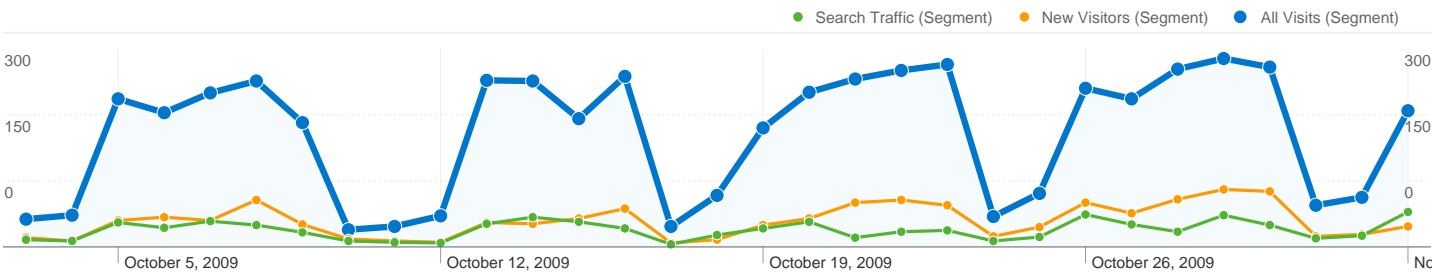

Pageviews for all visitors

Oct 3, 2009 - Nov 2, 2009

Comparing to: Visit Segments

All Visits **12,794** Pageviews

New Visitors **3,225**

Search Traffic **2,866**

Saturday, October 3, 2009	
All Visits	0.88% (112)
New Visitors	0.19% (24)
Search Traffic	0.16% (20)
Sunday, October 4, 2009	
All Visits	2.41% (308)
New Visitors	1.27% (163)
Search Traffic	0.18% (23)
Monday, October 5, 2009	
All Visits	3.37% (431)
New Visitors	0.77% (98)
Search Traffic	0.56% (72)
Tuesday, October 6, 2009	
All Visits	2.67% (342)
New Visitors	0.61% (78)
Search Traffic	0.43% (55)
Wednesday, October 7, 2009	
All Visits	3.97% (508)
New Visitors	1.11% (142)
Search Traffic	1.17% (150)
Thursday, October 8, 2009	
All Visits	5.94% (760)
New Visitors	2.09% (268)
Search Traffic	1.70% (217)
Friday, October 9, 2009	

All traffic sources sent a total of 5,329 visits in the "All Visits" segment

All Visits 71.66% Direct Traffic
 New Visitors 59.46%
 Search Traffic 0.00%

All Visits 13.47% Referring Sites
 New Visitors 22.28%
 Search Traffic 0.00%

Pages on this site were viewed a total of 12,794 times in the "All Visits" segment

All Visits 12,794 Pageviews
New Visitors 3,225
Search Traffic 2,866

All Visits 6,833 Unique Views
New Visitors 1,711
Search Traffic 1,276

Site Usage

Country/Territory	Visits	Pages/Visit	Avg. Time on Site	% New Visits	Bounce Rate
Visits 5,329	Pages/Visit 2.40	Avg. Time on Site 00:01:14	% New Visits 22.91%	Bounce Rate 68.89%	
New Visitors: 1,221	New Visitors: 2.64	New Visitors: 00:01:26	New Visitors: 100.00%	New Visitors: 59.71%	
Search Traffic: 792	Search Traffic: 3.62	Search Traffic: 00:01:56	Search Traffic: 28.16%	Search Traffic: 50.88%	
South Korea					
All Visits	4,878	2.36	00:01:09	18.27%	70.73%
New Visitors	891	2.69	00:01:11	100.00%	64.31%
Search Traffic	643	3.91	00:02:04	16.80%	48.06%
United States					
All Visits	321	3.24	00:02:38	66.98%	44.24%
New Visitors	215	2.88	00:02:42	100.00%	40.93%
Search Traffic	96	2.96	00:01:55	71.88%	51.04%
Germany					